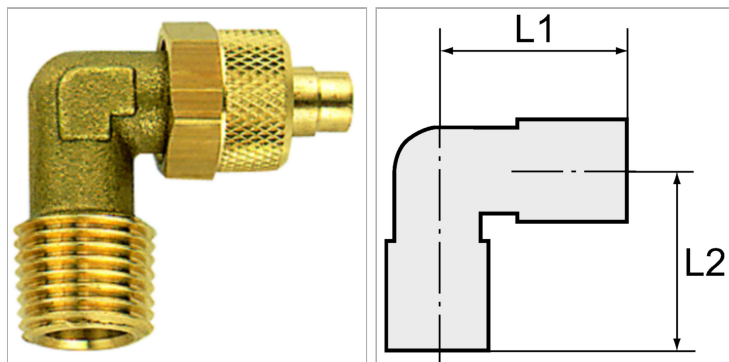

Характеристики

Указания

Прочие данные только по запросу.

Описание

For the installation of plastic tubing.

Артикул

Наименование	Резьба	L1	L2
K-07403064	R 1/8	22,0	17,0
K-07403065	R 1/4	22,0	22,0
K-07403066	R 1/4	26,0	21,0