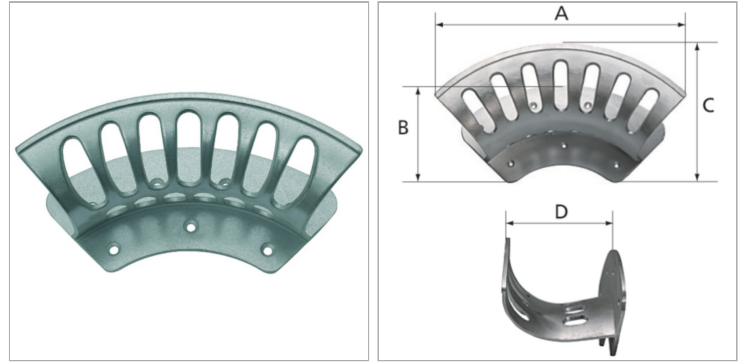

### Характеристики

**Материал** Aluminium, unpainted

### Указания

In combination with the rounded holder design, the fact that a small hose holder can be placed inside a large one, or a medium hose holder inside a maxi one, creates extra storage capacity without any increase in the space required.

### Описание

Easy mounting on the wall with variable hole pattern (7 drilled holes). Suitable for holding hoses, cables or ropes. Unpainted. Countersunk holes guarantee a smooth surface in the mounting area.